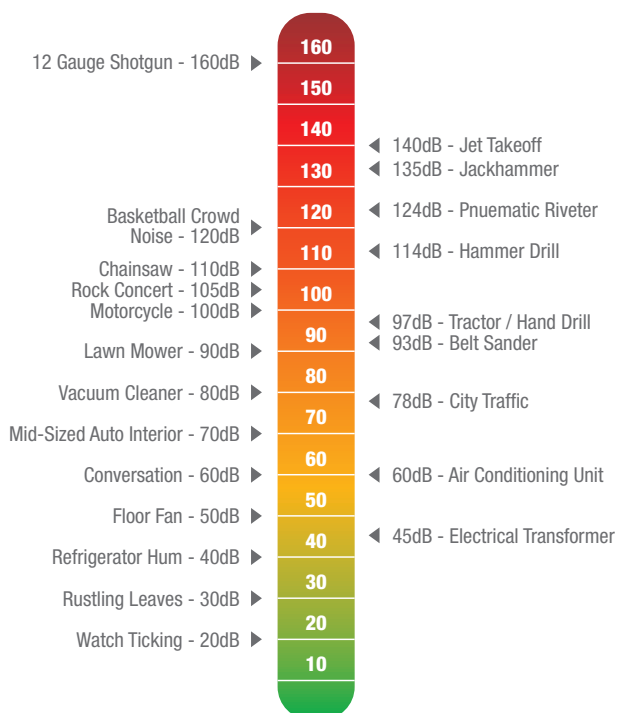

SLC₈₀ (Sound Level Conversion)

A SLC₈₀ (Sound Level Conversion) rating is engaged to convert the difference between the sound level of the environment in which the hearing protection is worn and the sound level reaching the wearer's ears. Under the standard people should not be exposed to sound above 85dB for more than an 8 hour period. A noise survey is then conducted and the table to the right can be used to select the appropriate Class of hearing protection required.

Level achieved by HWRX960 - Class 5, 27dB

Class	SLC ₈₀ dB	Noise Survey Result
1	10-13	Less than 90dB (A)
2	14-17	90dB to less than 95dB (A)
3	18-21	95dB to less than 100dB (A)
4	22-25	100dB to less than 105dB (A)
5	26+	105dB to less than 110dB (A)

Understanding Sound Levels

Home Scale (dB)

Work Scale (dB)